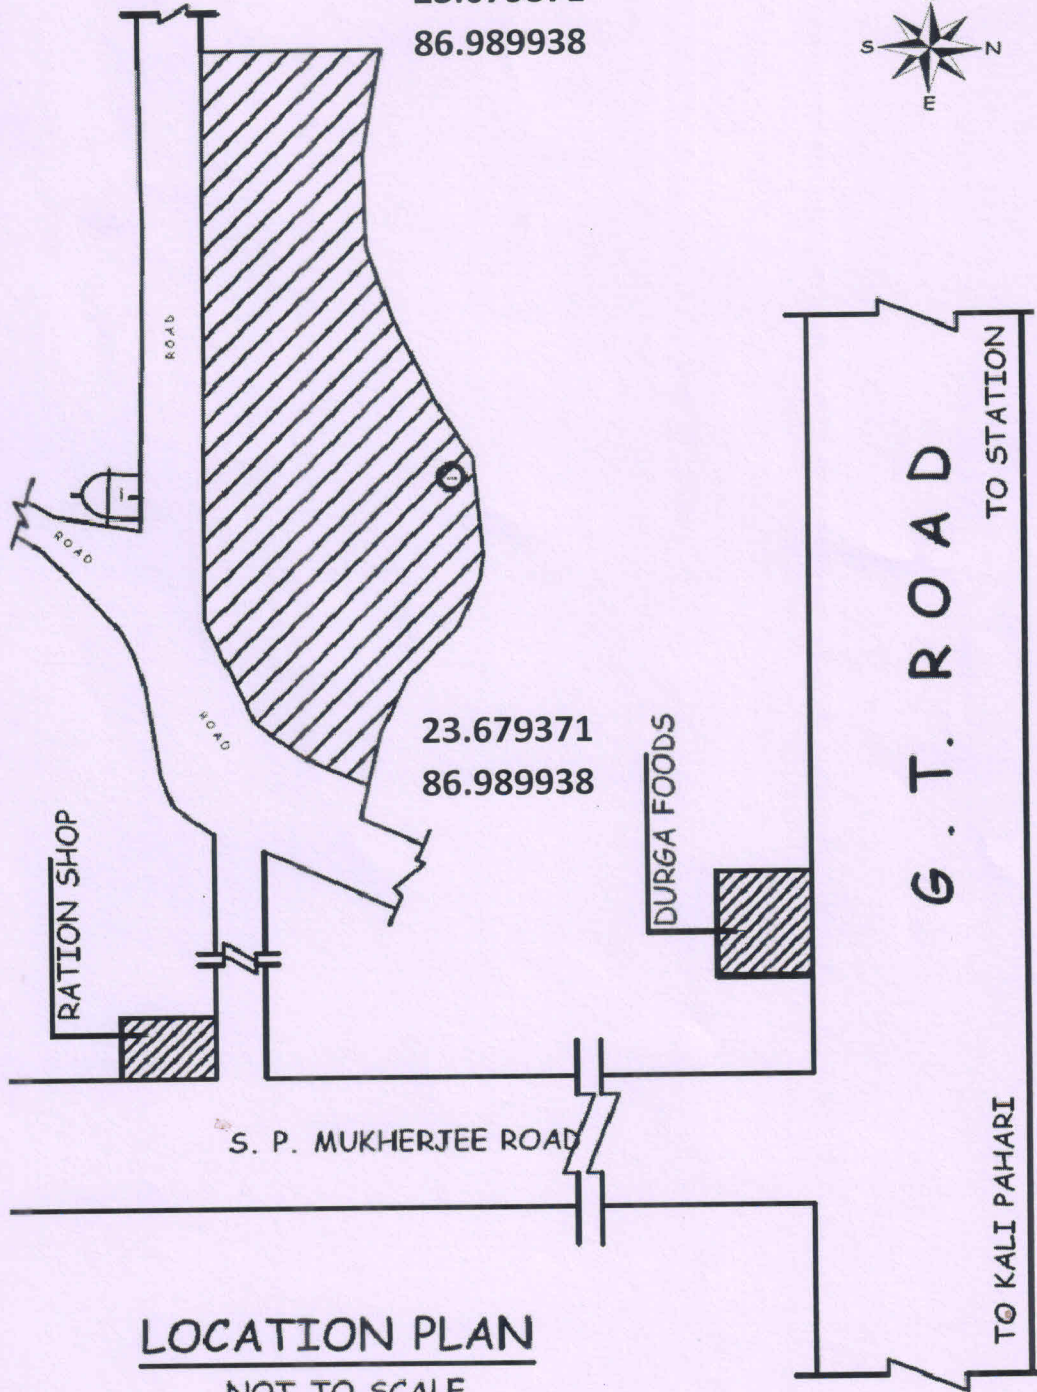

23.679371  
86.989938

LOCATION PLAN  
NOT TO SCALE

For, ZAFRO INDUSTRIES PVT. LTD.  
*[Signature]*  
DIRECTOR